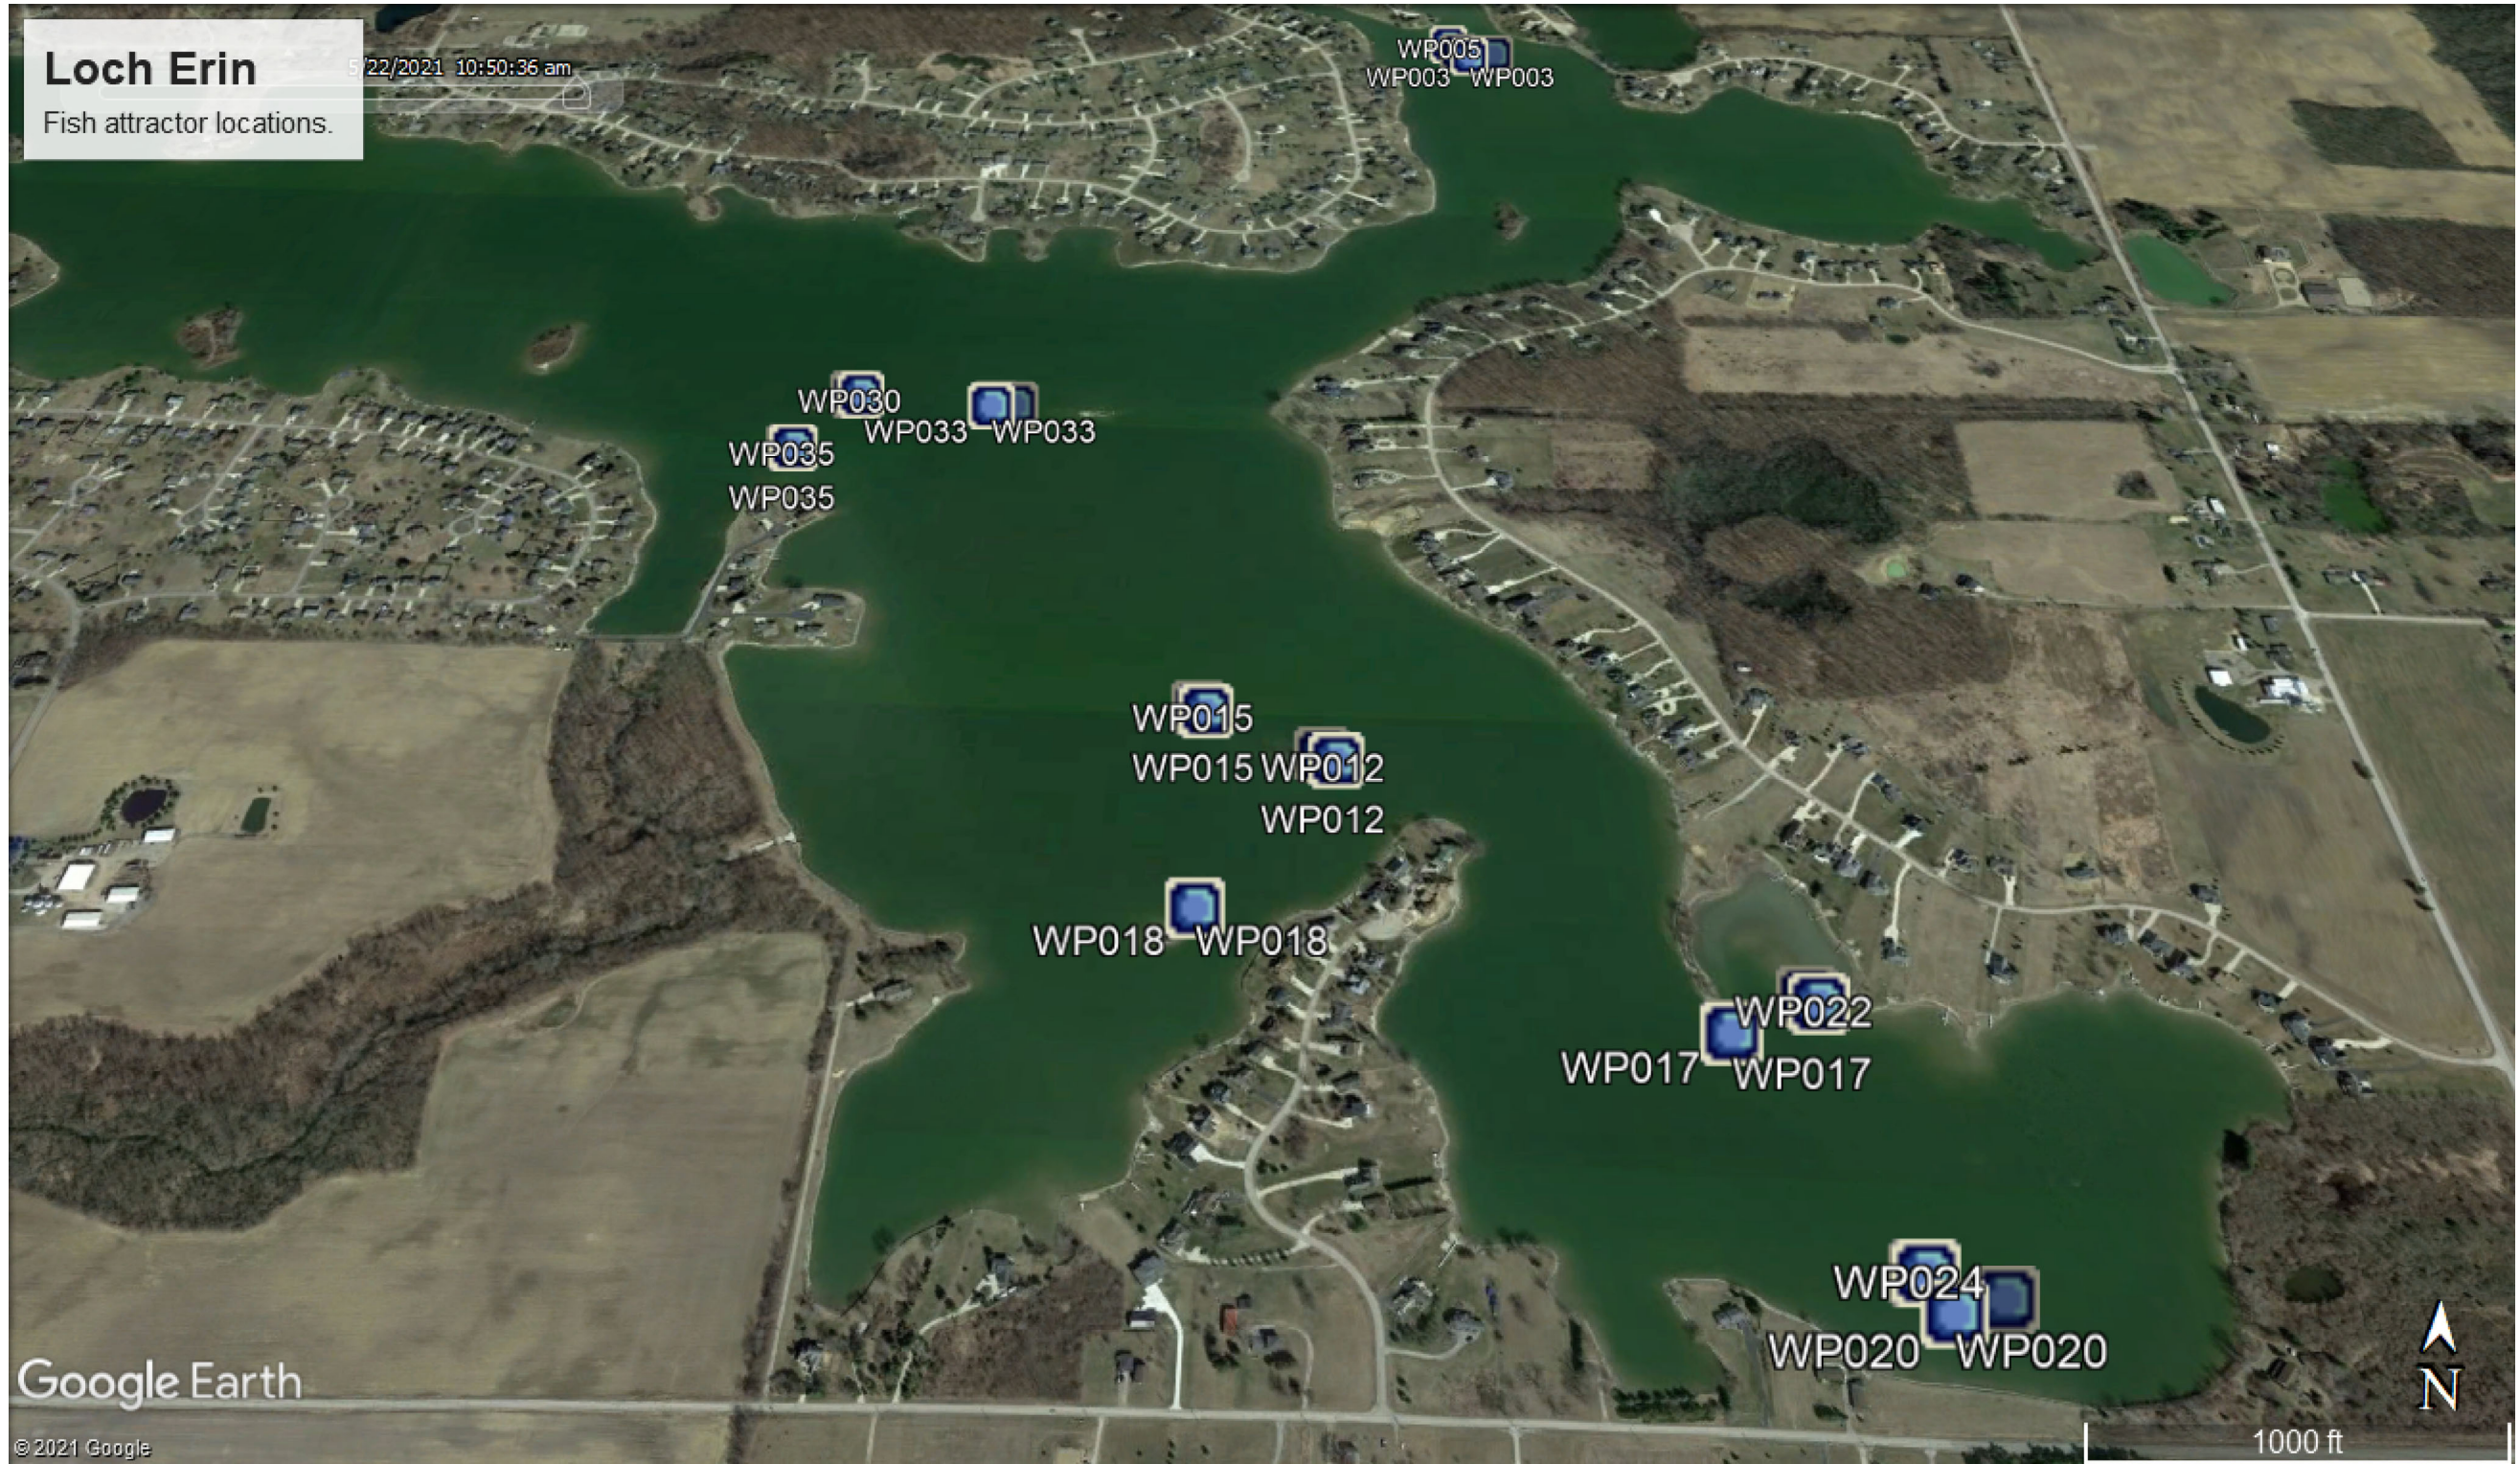

# Loch Erin

5/22/2021 10:50:36 am

Fish attractor locations.

Google Earth

© 2021 Google

1000 ft