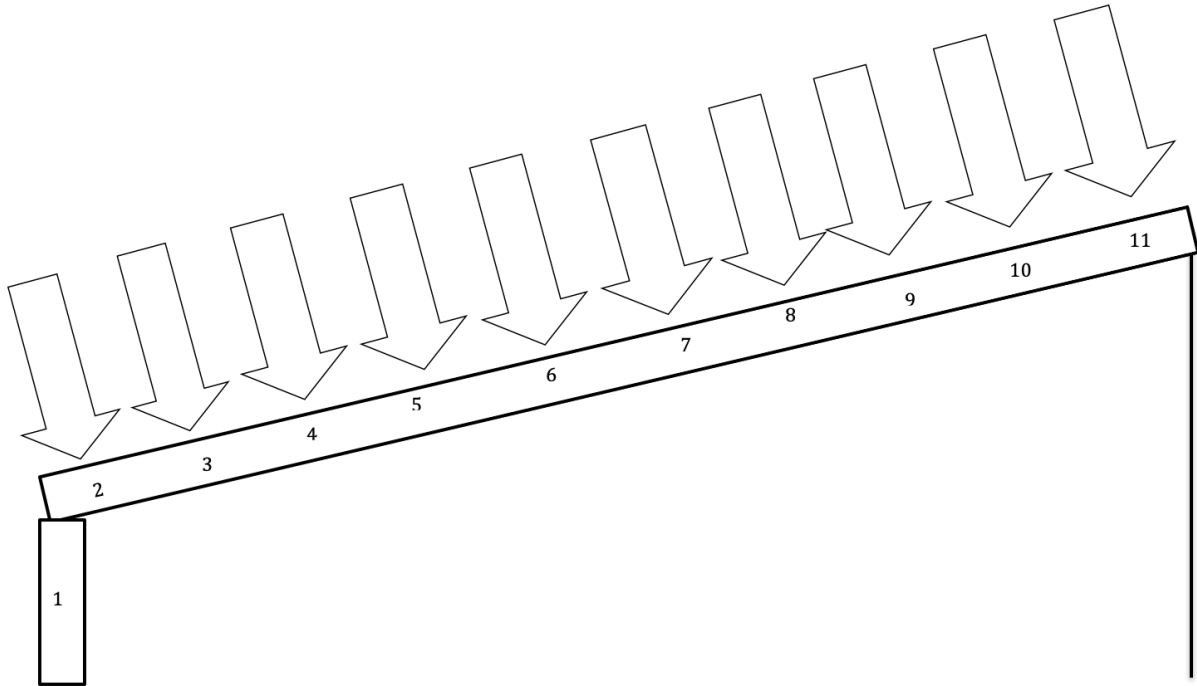

Killarney Park

* Each boat slip has a 12 ft. allotment (start measuring from Slip #11, backwards)

Shoreline

Watercrafts must be positioned as shown, and CANNOT be anchored to the dock. Please properly secure your watercraft ~ with your own poles.
LEPOA reserves the right to move or reposition any improperly docked watercraft.